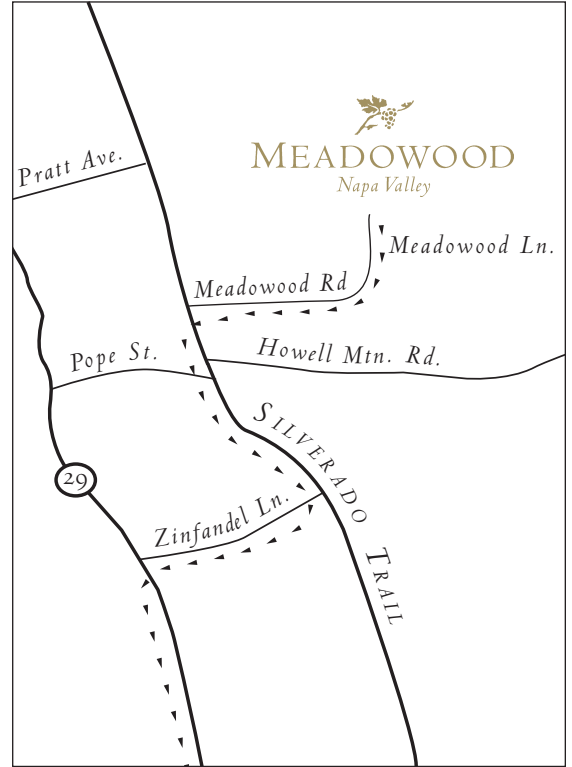

MEADOWOOD DIRECTIONS

FROM NAPA COUNTY AIRPORT

- » Follow Airport Road to Highway 29 intersection
- » Turn left onto Highway 29
- » Travel through Napa, Yountville and Rutherford
- » Turn right onto Zinfandel Lane
- » Turn left onto Silverado Trail
- » Turn right onto Meadowood Lane
- » Follow curve to left and continue to Meadowood

TO NAPA COUNTY AIRPORT

- » Follow Meadowood Lane to Silverado Trail
- » Turn left onto Silverado Trail
- » Turn right onto Zinfandel Lane
- » Turn left onto Highway 29
- » Travel through Rutherford, Yountville and Napa
- » Turn right onto Airport Road
(opposite Highway 12/Jameson Canyon Road)